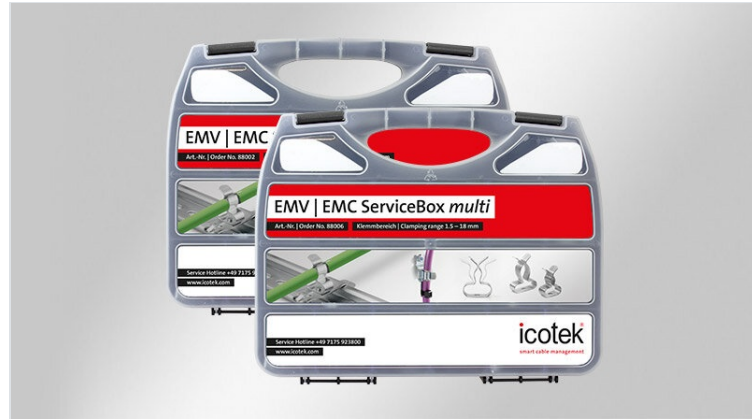

# EMC ServiceBox

Service box for shield clamps, shield diameter 1.5 - 29 mm

RoHS  
compliant

Made in  
Germany

The EMC Service boxes are perfect for installations and service calls. Retrofitting and maintenance can be carried out easily and quickly.

## EMC Servicebox